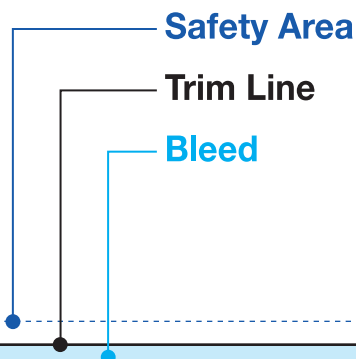

Place your artwork 1/8" away from the **trim line** and within the **safety area** as represented by the **blue dashed line**.

If your project requires printing to the edge after trimming, you **MUST** extend your artwork to the **outer edge** of the **light blue shaded area** for proper bleed. Anything in the **light blue shaded area** will be trimmed off.

score for fold

outside
center panel
3.69"

score for fold

outside
bottom panel
3.62"

Blue Bee Printing