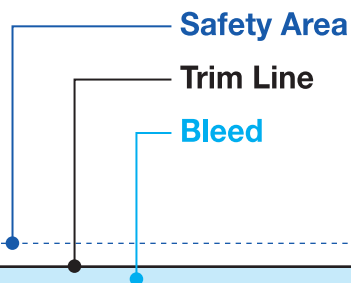

inside front

inside back

5" x 7" Greeting Card (inside); 10" x 7" when open

Use this template as a guide for the placement of text and images.

Be sure to open or import template files at 300 DPI.

Place your artwork 1/8" away from the **trim line** and within the **safety area** as represented by the **blue dashed line**.

If your project requires printing to the edge after trimming, you **MUST** extend your artwork to the **outer edge** of the **light blue shaded area** for proper bleed. Anything in the **light blue shaded area** will be trimmed off.