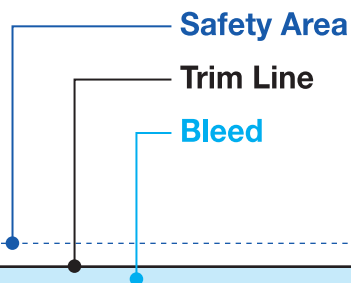

outside back

outside front

5" x 7" Greeting Card (outside); 10" x 7" when open

Use this template as a guide for the placement of text and images.

Be sure to open or import template files at 300 DPI.

Place your artwork 1/8" away from the **trim line** and within the **safety area** as represented by the **blue dashed line**.

If your project requires printing to the edge after trimming, you **MUST** extend your artwork to the **outer edge** of the **light blue shaded area** for proper bleed. Anything in the **light blue shaded area** will be trimmed off.