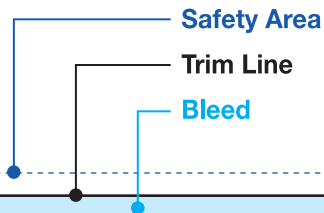

inside front

inside back

3.5" x 5" Greeting Card (inside); 7" x 5" when open

Use this template as a guide for the placement of text and images.

Be sure to open or import template files at 300 DPI.

Place your artwork 1/8" away from the **trim line** and within the **safety area** as represented by the **blue dashed line**.

If your project requires printing to the edge after trimming, you **MUST** extend your artwork to the **outer edge** of the **light blue shaded area** for proper bleed. Anything in the **light blue shaded area** will be trimmed off.