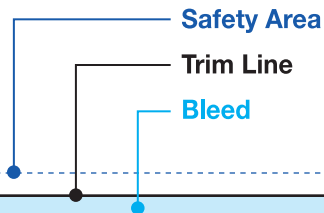

outside back

outside front

3.5" x 5" Greeting Card (outside); 7" x 5" when open

Use this template as a guide for the placement of text and images.

Be sure to open or import template files at 300 DPI.

Place your artwork 1/8" away from the **trim line** and within the **safety area** as represented by the **blue dashed line**.

If your project requires printing to the edge after trimming, you **MUST** extend your artwork to the **outer edge** of the **light blue shaded area** for proper bleed. Anything in the **light blue shaded area** will be trimmed off.