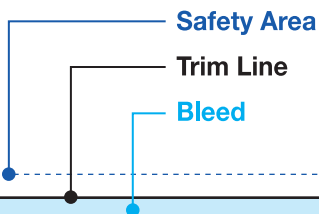

inside front

inside back

## 4.25" x 6" Greeting Card (inside); 8.5" x 6" when open

Use this template as a guide for the placement of text and images.

Be sure to open or import template files at 300 DPI.

Place your artwork 1/8" away from the **trim line** and within the **safety area** as represented by the **blue dashed line**.

If your project requires printing to the edge after trimming, you **MUST** extend your artwork to the **outer edge** of the **light blue shaded area** for proper bleed. Anything in the **light blue shaded area** will be trimmed off.