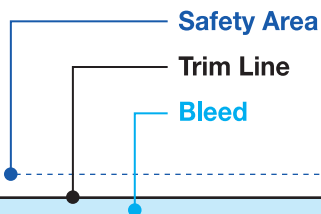

outside back

outside front

4.25" x 6" Greeting Card (outside); 8.5" x 6" when open

Use this template as a guide for the placement of text and images.

Be sure to open or import template files at 300 DPI.

Place your artwork 1/8" away from the **trim line** and within the **safety area** as represented by the **blue dashed line**.

If your project requires printing to the edge after trimming, you **MUST** extend your artwork to the **outer edge** of the **light blue shaded area** for proper bleed. Anything in the **light blue shaded area** will be trimmed off.