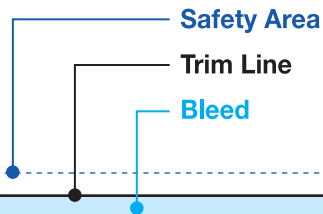

## 5" x 7" Postcard (back)

Use this template as a guide for the placement of text and images.

Be sure to open or import template files at 300 DPI.

Place your artwork 1/8" away from the **trim line** and within the **safety area** as represented by the **blue dashed line**.

If your project requires printing to the edge after trimming, you **MUST** extend your artwork to the **outer edge** of the **light blue shaded area** for proper bleed. Anything in the **light blue shaded area** will be trimmed off.