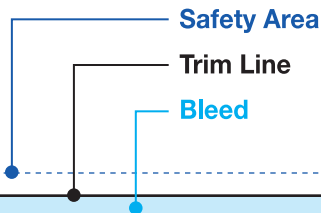

5" x 8" Postcard (front)

Use this template as a guide for the placement of text and images.

Be sure to open or import template files at 300 DPI.

Place your artwork 1/8" away from the **trim line** and within the **safety area** as represented by the **blue dashed line**.

If your project requires printing to the edge after trimming, you **MUST** extend your artwork to the **outer edge** of the **light blue shaded area** for proper bleed. Anything in the **light blue shaded area** will be trimmed off.