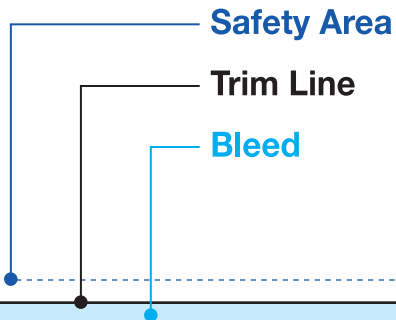

6" x 11" Postcard (back)

Use this template as a guide for the placement of text and images.

Be sure to open or import template files at 300 DPI.

Place your artwork 1/8" away from the **trim line** and within the **safety area** as represented by the **blue dashed line**.

If your project requires printing to the edge after trimming, you **MUST** extend your artwork to the **outer edge** of the **light blue shaded area** for proper bleed. Anything in the **light blue shaded area** will be trimmed off.