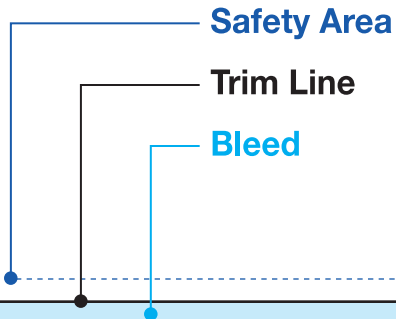

## 6" x 11" Postcard (front)

Use this template as a guide for the placement of text and images.

Be sure to open or import template files at 300 DPI.

Place your artwork 1/8" away from the **trim line** and within the **safety area** as represented by the **blue dashed line**.

If your project requires printing to the edge after trimming, you **MUST** extend your artwork to the **outer edge** of the **light blue shaded area** for proper bleed. Anything in the **light blue shaded area** will be trimmed off.