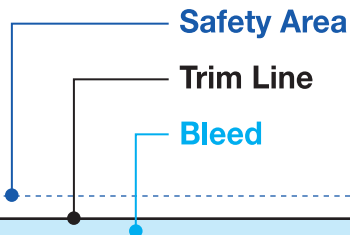

## 6" x 9" Postcard (back)

Use this template as a guide for the placement of text and images.

Be sure to open or import template files at 300 DPI.

Place your artwork 1/8" away from the **trim line** and within the **safety area** as represented by the **blue dashed line**.

If your project requires printing to the edge after trimming, you **MUST** extend your artwork to the **outer edge** of the **light blue shaded area** for proper bleed. Anything in the **light blue shaded area** will be trimmed off.