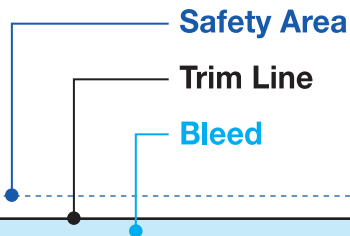

6" x 9" Postcard (front)

Use this template as a guide for the placement of text and images.

Be sure to open or import template files at 300 DPI.

Place your artwork 1/8" away from the **trim line** and within the **safety area** as represented by the **blue dashed line**.

If your project requires printing to the edge after trimming, you **MUST** extend your artwork to the **outer edge** of the **light blue shaded area** for proper bleed. Anything in the **light blue shaded area** will be trimmed off.